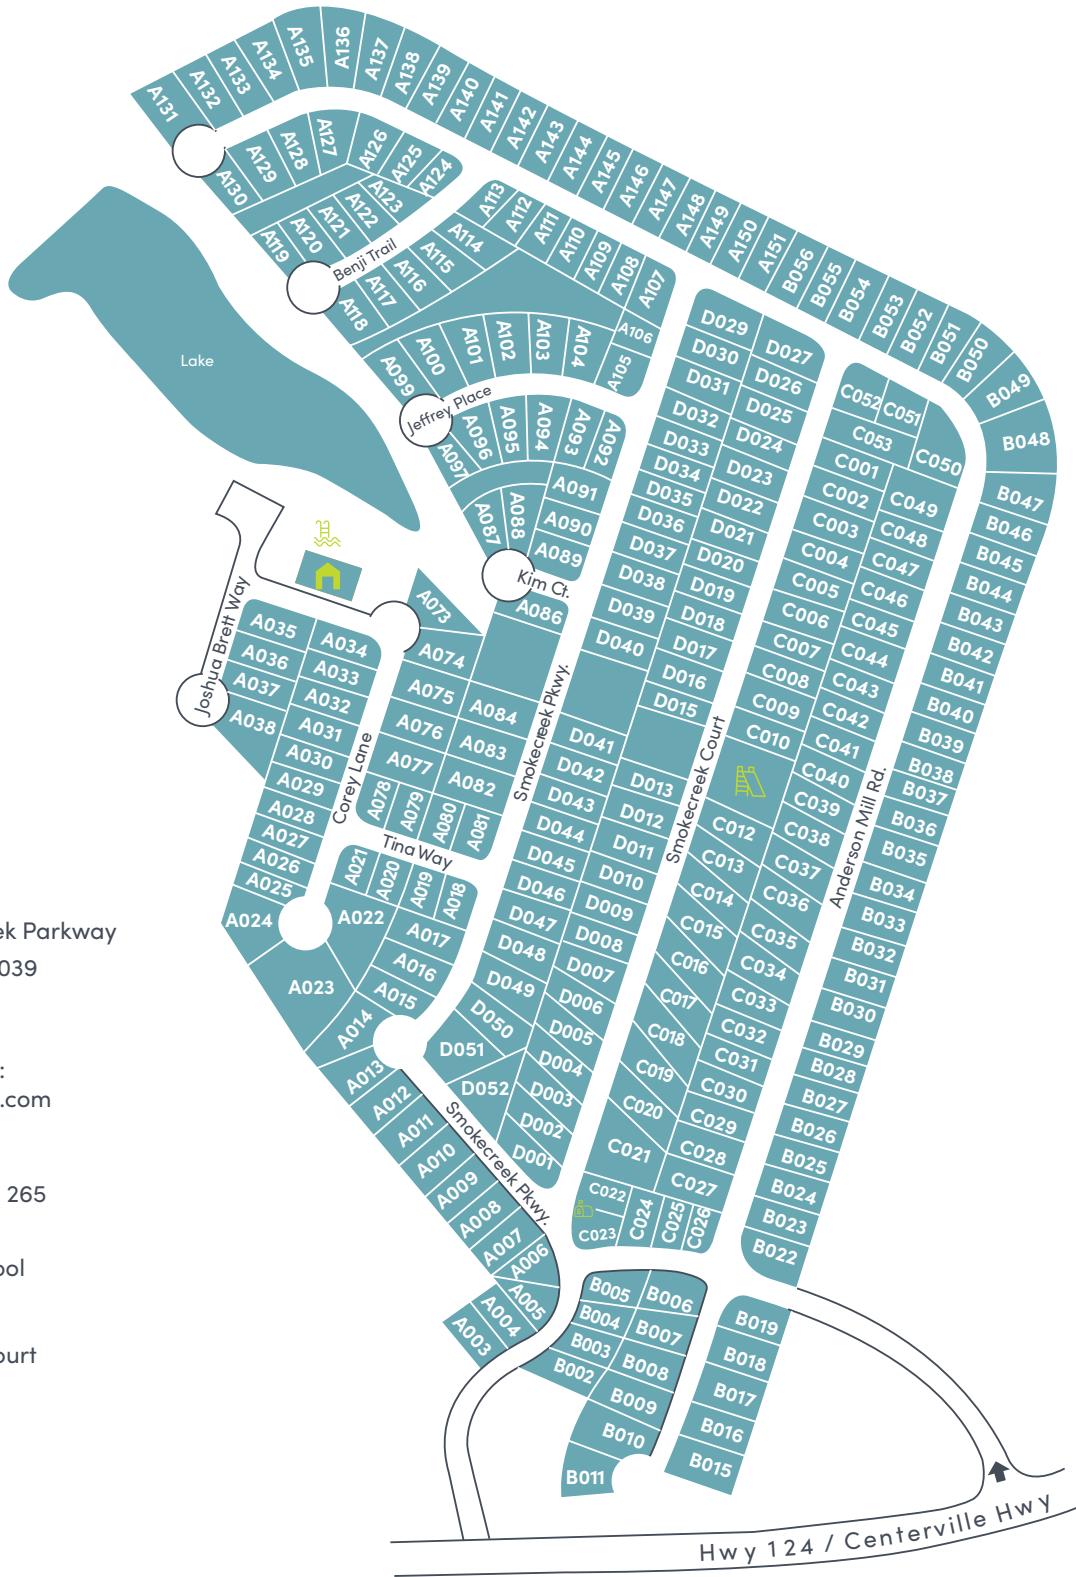

# Smoke Creek

4255 Smokecreek Parkway  
Snellville, GA 30039

T : 770.979.0902

Visit us online at:  
[yescommunities.com](http://yescommunities.com)

Number of sites: 265

**Amenities:**

-  Swimming Pool
-  Clubhouse
-  Playground
-  Basketball Court